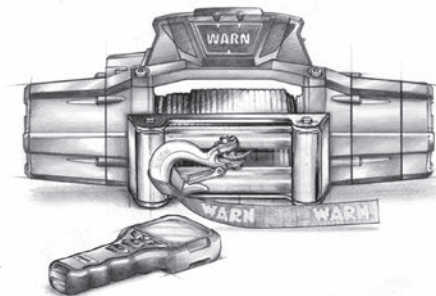

SYMBOL	EXPLANATION
	Auxiliary Menu
	Auxiliary 1
	Auxiliary 2
	Clutch Disengaged
	Clutch Engaged
	Dual Auxiliary (Dual Aux)
	Home Menu
	Power
	Advanced Wireless Remote Control Battery Charge
	Vehicle Battery Charge
	Winching Menu
	Winch Motor Temperature
	Winching In
	Winching out
	Wireless Signal Strength

SETTINGS

Select

See your operator's manual for complete Settings Instructions

Always take time to fully understand your remote, winch and the winching operation by reviewing the Basic Guide to Winching Techniques and your Operator's Manual included with your winch.

ZEON® Platinum

Advanced Wireless Remote Quick Start Guide

The Basics

POWER

Remote Power ON

Remote Power OFF

Winch Power ON

Winch Power OFF