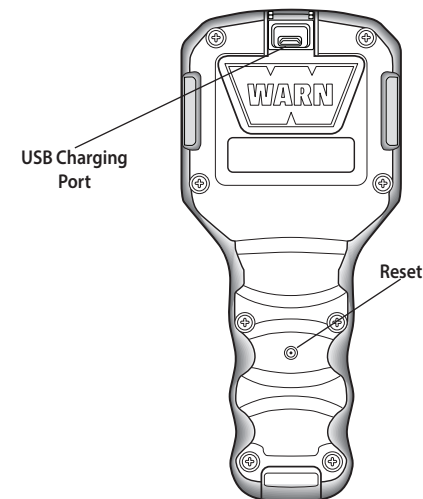

ZEON® Platinum

Advanced Wireless Remote Quick Start Guide

The Basics

POWER

Remote Power ON

Remote Power OFF

Winch Power ON

Winch Power OFF