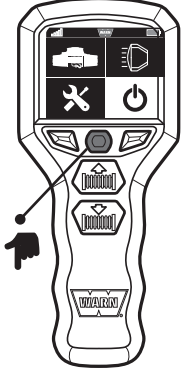

SYMBOL	EXPLANATION
	Auxiliary Menu
	Auxiliary 1
	Auxiliary 2
	Clutch Disengaged
	Clutch Engaged
	Dual Auxiliary (Dual Aux)
	Home Menu
	Power
	Advanced Wireless Remote Control Battery Charge
	Vehicle Battery Charge
	Winching Menu
	Winch Motor Temperature
	Winching In
	Winching out
	Wireless Signal Strength

ZEON® Platinum

Advanced Wireless Remote Quick Start Guide

The Basics

POWER

Remote Power ON

Remote Power OFF

Winch Power ON

Winch Power OFF

Navigation

WINCHING

Select

OR

Winch Direction

POWER-IN

POWER-OUT

Clutch