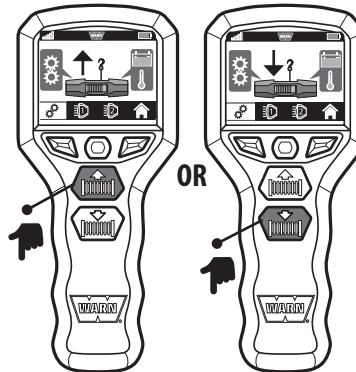

POWER

Navigation

WINCHING

OR

ENGAGE

OR

AUXILIARY

Select

Options

DUAL

AUX 1

AUX 2