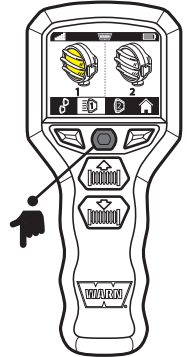

ZEON® Platinum

Advanced Wireless Remote Quick Start Guide

The Basics

POWER

Remote Power ON

Remote Power OFF

Winch Power ON

Winch Power OFF

Navigation

WINCHING

Select

OR

Winch Direction

POWER-IN

POWER-OUT

Clutch

DISENGAGE

ENGAGE

OR

AUXILIARY

Select

Options

DUAL

AUX 1