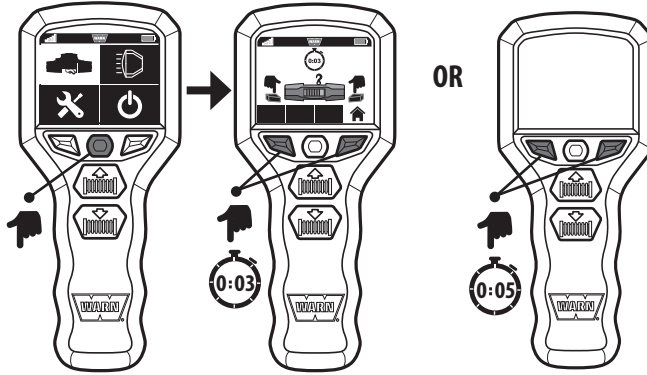

ZEON® Platinum

Advanced Wireless Remote Quick Start Guide

The Basics

POWER

Remote Power ON

Remote Power OFF

Winch Power ON

Winch Power OFF

Navigation

WINCHING

Select

OR

Winch Direction

POWER-IN

POWER-OUT

Clutch