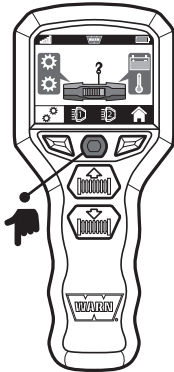

SYMBOL	EXPLANATION
	Auxiliary Menu
	Auxiliary 1
	Auxiliary 2
	Clutch Disengaged
	Clutch Engaged
	Dual Auxiliary (Dual Aux)
	Home Menu
	Power
	Advanced Wireless Remote Control Battery Charge
	Vehicle Battery Charge
	Winching Menu
	Winch Motor Temperature
	Winching In
	Winching out
	Wireless Signal Strength

ZEON® Platinum

Advanced Wireless Remote Quick Start Guide

The Basics

POWER

Remote Power ON

Remote Power OFF

Winch Power ON

Winch Power OFF

Navigation

WINCHING

Select

OR

Winch Direction

POWER-IN

POWER-OUT

Clutch

DISENGAGE

ENGAGE

OR

AUXILIARY

Select

Options

DUAL

AUX 1