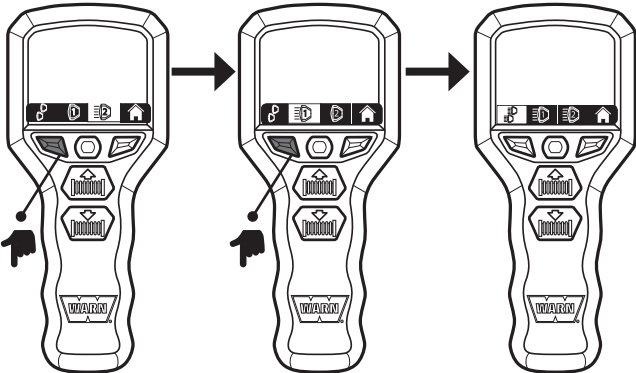

ZEON® Platinum

Advanced Wireless Remote Quick Start Guide

The Basics

POWER

Remote Power ON

Remote Power OFF

Winch Power ON

Winch Power OFF

Navigation

WINCHING

Select

OR

Winch Direction

POWER-IN

POWER-OUT

Clutch