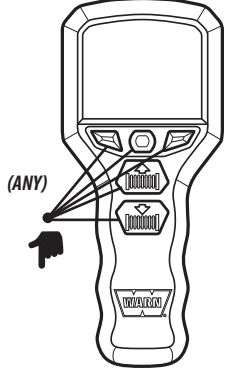

ZEON® Platinum

Advanced Wireless Remote Quick Start Guide

The Basics

POWER

Remote Power ON

Remote Power OFF

Winch Power ON

Winch Power OFF

Navigation

WINCHING

Select

OR

Winch Direction

POWER-IN

POWER-OUT

Clutch