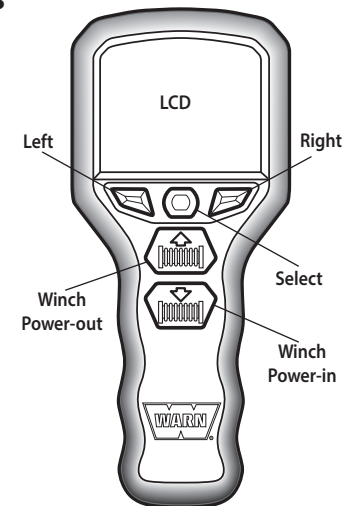

ZEON® Platinum

Advanced Wireless Remote Quick Start Guide

The Basics

POWER

Remote Power ON

Remote Power OFF

Winch Power ON

Winch Power OFF