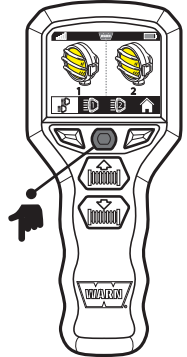

SYMBOL	EXPLANATION
	Auxiliary Menu
	Auxiliary 1
	Auxiliary 2
	Clutch Disengaged
	Clutch Engaged
	Dual Auxiliary (Dual Aux)
	Home Menu
	Power
	Advanced Wireless Remote Control Battery Charge
	Vehicle Battery Charge
	Winching Menu
	Winch Motor Temperature
	Winching In
	Winching out
	Wireless Signal Strength

ZEON® Platinum

Advanced Wireless Remote Quick Start Guide

The Basics

POWER

Remote Power ON

Remote Power OFF

Winch Power ON

Winch Power OFF

Navigation

WINCHING

Select

OR

Winch Direction

POWER-IN

POWER-OUT

Clutch

DISENGAGE

ENGAGE

OR

AUXILIARY

Select

Options

DUAL

AUX 1