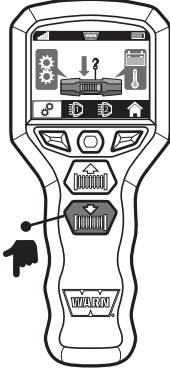

ZEON® Platinum

Advanced Wireless Remote Quick Start Guide

The Basics

POWER

Remote Power ON

Remote Power OFF

Winch Power ON

Winch Power OFF

Navigation

WINCHING

Select

OR

Winch Direction

POWER-IN

POWER-OUT

Clutch

DISENGAGE

ENGAGE

OR

AUXILIARY

Select

Options

DUAL

AUX 1