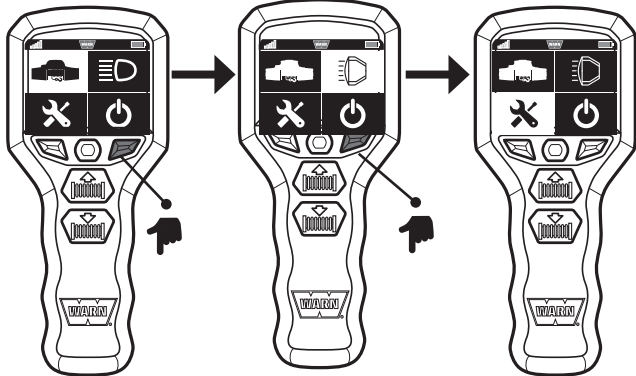

ZEON® Platinum

Advanced Wireless Remote Quick Start Guide

The Basics

POWER

Remote Power ON

Remote Power OFF

Winch Power ON

Winch Power OFF

Navigation

WINCHING

Select

OR

Winch Direction

POWER-IN

POWER-OUT

Clutch